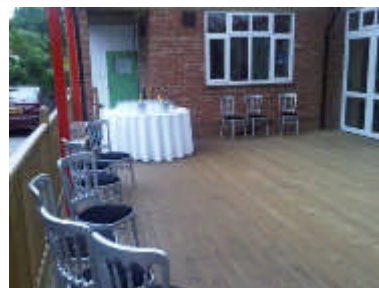

## Venue Hire in Hinchley Wood, Surrey

Welcome to St Christopher Church Hall, situated in beautiful Esher in Surrey. This unique and intimate venue is available for Weddings, Parties, Fundraising Events, Bereavement Functions and BBQ's.

As the chosen in house caterer, we are able to organize every element of your event, whether it may be a traditional three course sit down meal, an informal buffet or a Caribbean event complete with our exotic and tasty food. Combine this with our Steel band, Fire Eater or Limbo dancer and you can have your very own Caribbean party. As well as the main hall ( see photos) there is an excellent covered outside space for al fresco dining in summer or add our patio heaters to make the most of the outdoors even if the weather is a little nippy. .

Please contact us using our [contact us](#) page to arrange a viewing

Dressed for self service buffet

Main hall

Outdoor seating